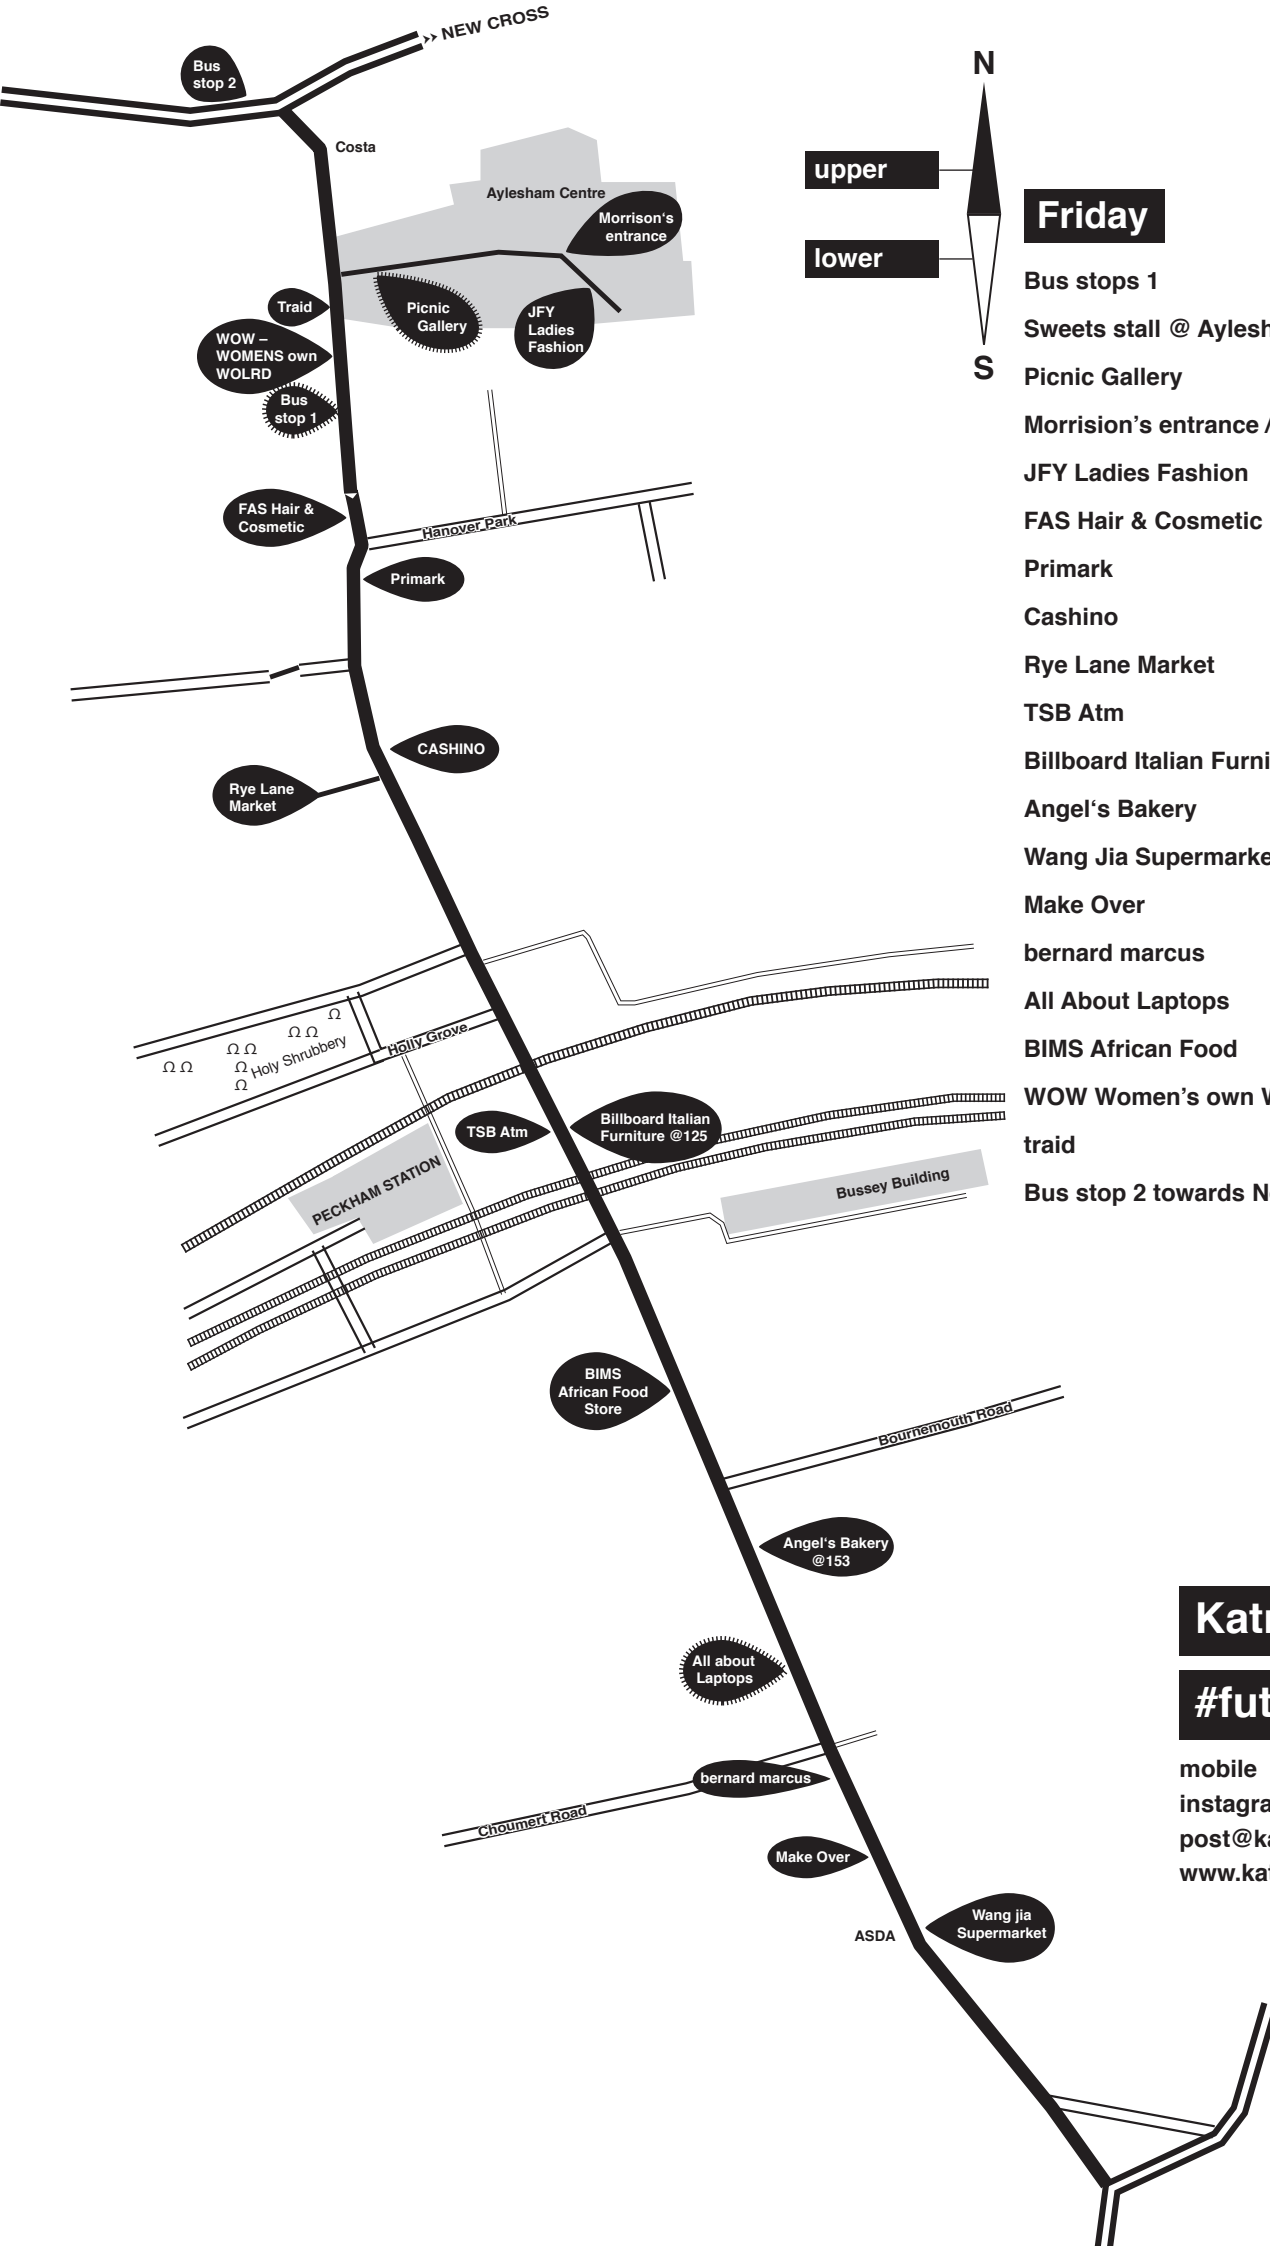

# Thursday

- Bus stops 1
- Sweets stall @Aylesham Centre
- PAK Butchers
- Picnic Gallery
- traid
- WOW Womens own World
- Superdrugs
- Peckhamplex
- Jinny`s
- TSB Atm
- Peckham Station entrance fruit & veg stalls
- Cafe Spice
- Snappy Snaps
- Wang Jia Supermarket
- bernard marcus
- K&K Grocers
- All About Laptops
- Afghan Mobiles/ Lycamobiles
- PCT Salon Hair & Nails
- Shoezone
- Bus stop 2 towards New Cross

# Friday

- Bus stops 1
- Sweets stall @ Aylesham Centre
- Picnic Gallery
- Morrison's entrance / right side
- JFY Ladies Fashion
- FAS Hair & Cosmetic
- Primark
- Cashino
- Rye Lane Market
- TSB Atm
- Billboard Italian Furniture
- Angel's Bakery
- Wang Jia Supermarket
- Make Over
- bernard marcus
- All About Laptops
- BIMS African Food
- WOW Women's own World
- traid
- Bus stop 2 towards New Cross

# Saturday

upper  
lower

- Bus stops 1
- WOW Womens own World
- traid
- Sweets stall @ Aylesham Centre
- PAK Butchers
- JFY Ladies Fashion
- Picnic Gallery
- Shoezone
- Primark
- ICELAND
- Peckham Food Hall
- Khan's Bargain
- Barclays Atm
- Snappy Snaps
- Fruit & Veg Stalls
- Jaffa Food Store
- bernard marcus
- Sabrina's Hair & Cosmetic Salon
- Peckham Station Fruit & Veg Stalls
- Superdrugs
- Bus stop 2 towards New Cross