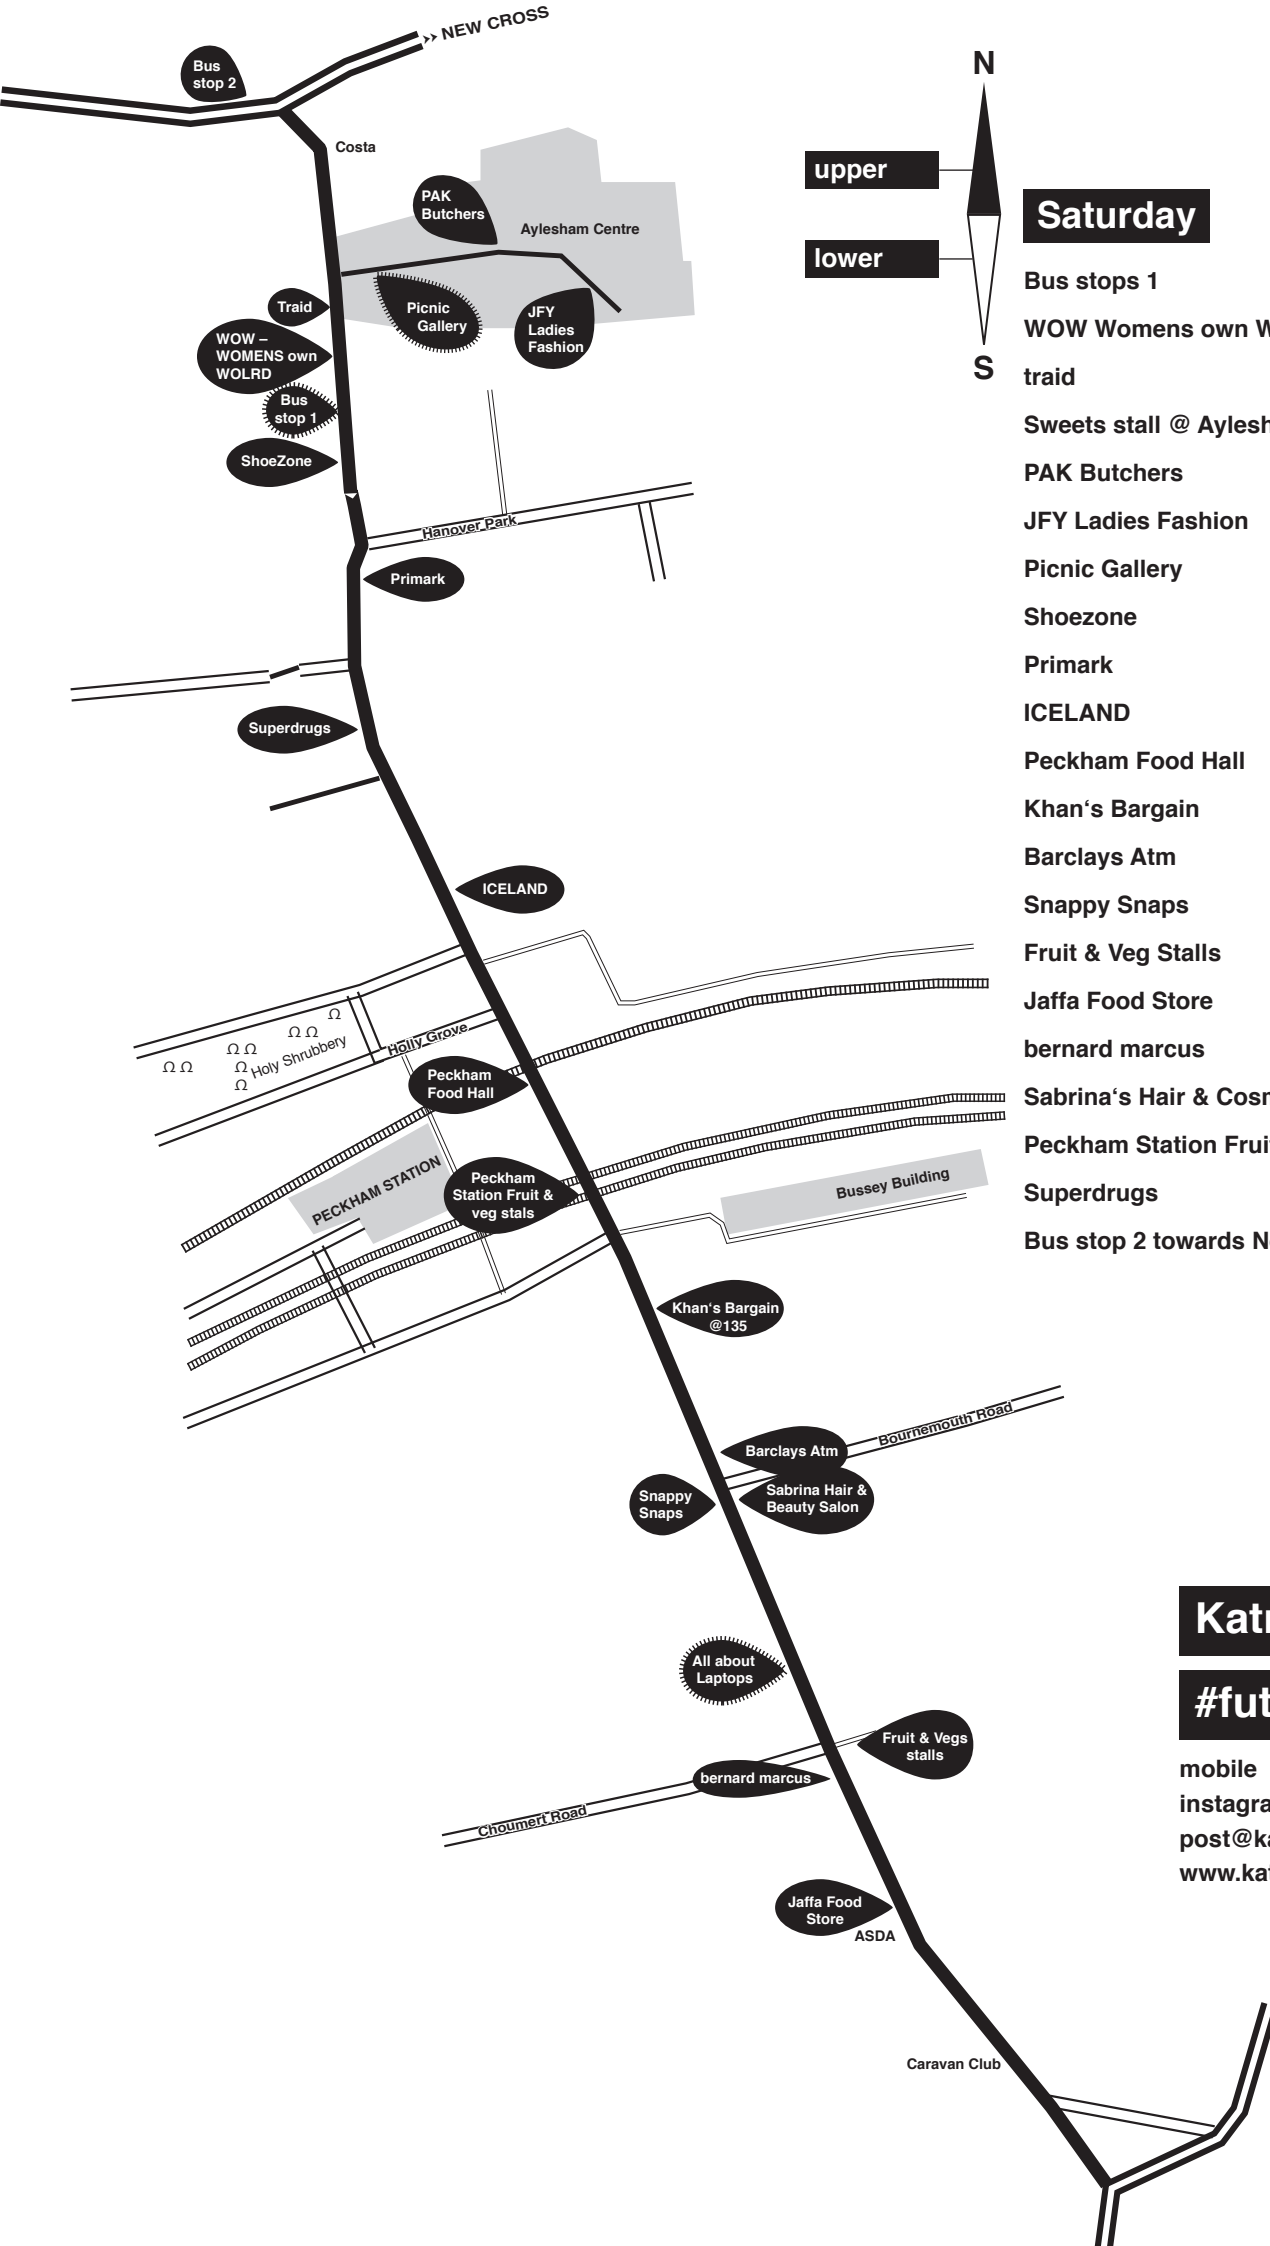

# Thursday

- Bus stops 1
- Sweets stall @Aylesham Centre
- PAK Butchers
- Picnic Gallery
- traid
- WOW Womens own World
- Superdrugs
- Peckhamplex
- Jinny`s
- TSB Atm
- Peckham Station entrance fruit & veg stalls
- Cafe Spice
- Snappy Snaps
- Wang Jia Supermarket
- bernard marcus
- K&K Grocers
- All About Laptops
- Afghan Mobiles/ Lycamobiles
- PCT Salon Hair & Nails
- Shoezone
- Bus stop 2 towards New Cross

# Friday

- Bus stops 1
- Sweets stall @ Aylesham Centre
- Picnic Gallery
- Morrison's entrance / right side
- JFY Ladies Fashion
- FAS Hair & Cosmetic
- Primark
- Cashino
- Rye Lane Market
- TSB Atm
- Billboard Italian Furniture
- Angel's Bakery
- Wang Jia Supermarket
- Make Over
- bernard marcus
- All About Laptops
- BIMS African Food
- WOW Women's own World
- traid
- Bus stop 2 towards New Cross

# Saturday

upper  
lower

- Bus stops 1
- WOW Womens own World
- traid
- Sweets stall @ Aylesham Centre
- PAK Butchers
- JFY Ladies Fashion
- Picnic Gallery
- Shoezone
- Primark
- ICELAND
- Peckham Food Hall
- Khan's Bargain
- Barclays Atm
- Snappy Snaps
- Fruit & Veg Stalls
- Jaffa Food Store
- bernard marcus
- Sabrina's Hair & Cosmetic Salon
- Peckham Station Fruit & Veg Stalls
- Superdrugs
- Bus stop 2 towards New Cross